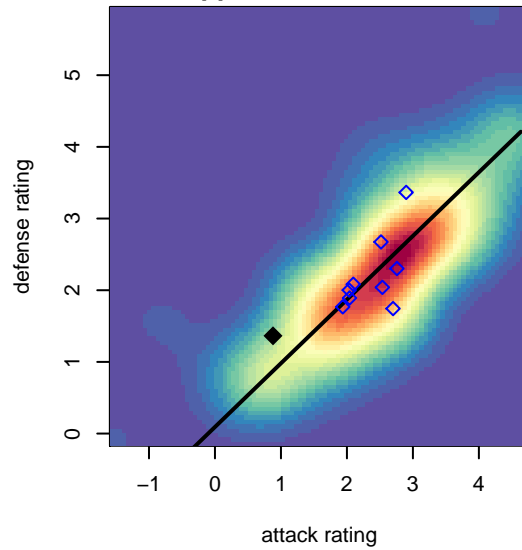

**attack and defense rating
relative to others at age
and all opponents in last 13 months**