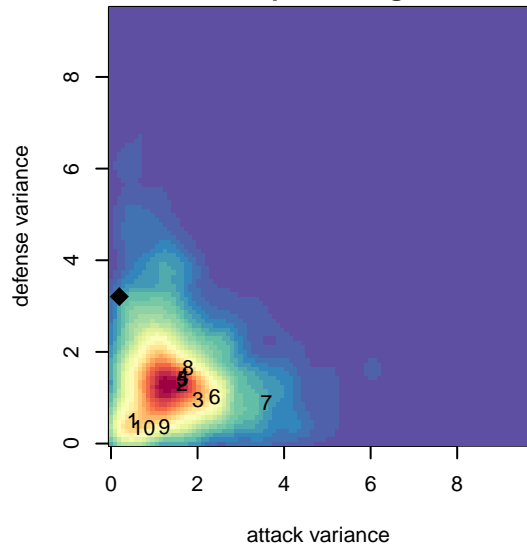

# BSC Portland Black G01

Bridlemile SC  
Portland, OR  
G01 total strength=1123  
attack=2.41 defense=3.91  
spr league = PTT Win G01 Div 1

alt names used:

Venues played:  
2017 Portland Winter Showcase U17  
2017 PTT Winter G01 Division 1

**BSC Portland Black G01**  
Dots are actual minus expected GF (blue circles) and GA (red triangles).  
Blue line is smoothed change in attack strength. Red is smoothed change in defense strength.

**attack and defense variance (black dot)  
relative to other teams  
and top 10 in region**